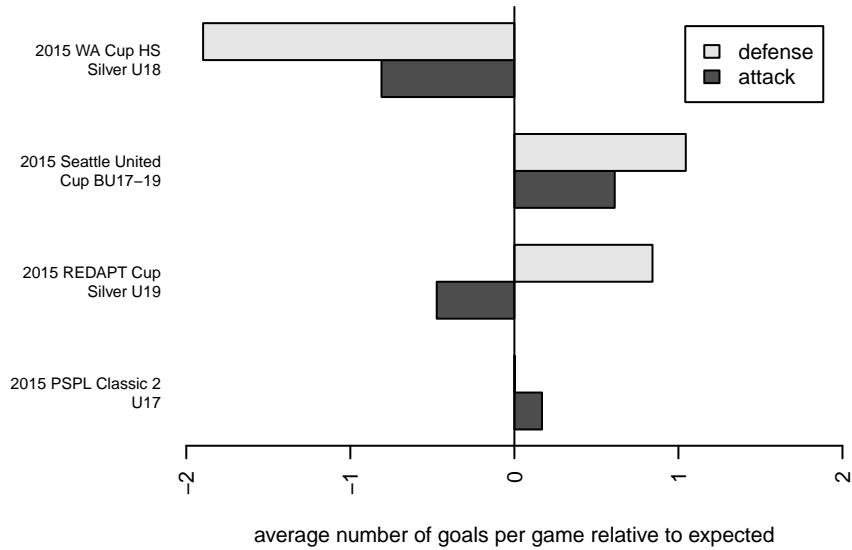

ISC Gunners Select B97

Issaquah SC
 Issaquah, WA
 B97 total strength=1278
 attack=5.66 defense=4.84
 fall league = PSPL Classic 2 U17
 notes= was Arsenal Red; Werbel
 2013-5

alt names used:
 ISSAQUAH ISC 97 GUNNERS SELECT (WER

Venues played:
 2015 Seattle United Cup BU17-19
 2015 REDAPT Cup Silver U19
 2015 PSPL Classic 2 U17
 2015 WA Cup HS Silver U18

ISC Gunners Select B97
 Dots are actual minus expected GF (blue circles) and GA (red triangles).
 Blue line is smoothed change in attack strength. Red is smoothed change in defense strength.

**attack and defense variance (black dot)
relative to other teams
and top 10 in region**

**attack and defense rating
relative to others at age
and all opponents in last 13 months**

Performance relative to 13 month average