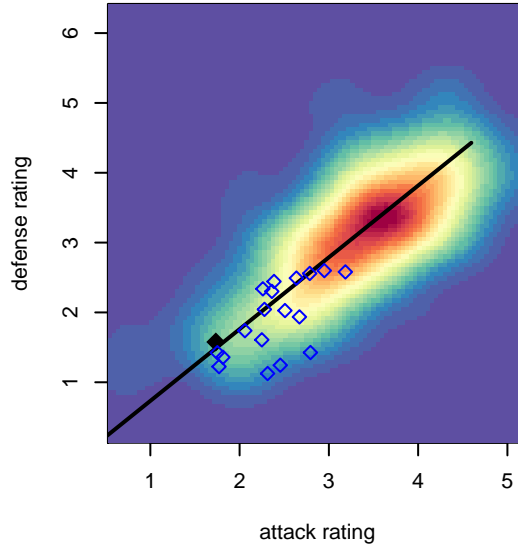

ISC Gunners Select B97

Issaquah SC
 Issaquah, WA
 B97 total strength=1278
 attack=5.66 defense=4.84
 fall league = PSPL Classic 2 U17
 notes= was Arsenal Red; Werbel
 2013-5

alt names used:
 ISSAQUAH ISC 97 GUNNERS SELECT (WER

Venues played:
 2015 Seattle United Cup BU17-19
 2015 REDAPT Cup Silver U19
 2015 PSPL Classic 2 U17
 2015 WA Cup HS Silver U18

ISC Gunners Select B97
 Dots are actual minus expected GF (blue circles) and GA (red triangles).
 Blue line is smoothed change in attack strength. Red is smoothed change in defense strength.

**attack and defense variance (black dot)
relative to other teams
and top 10 in region**

**attack and defense rating
relative to others at age
and all opponents in last 13 months**

Performance relative to 13 month average