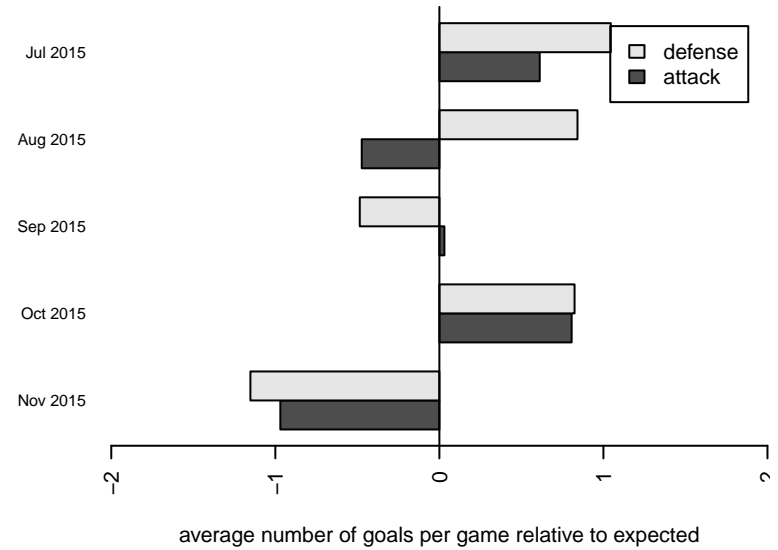

Performance relative to 13 month average