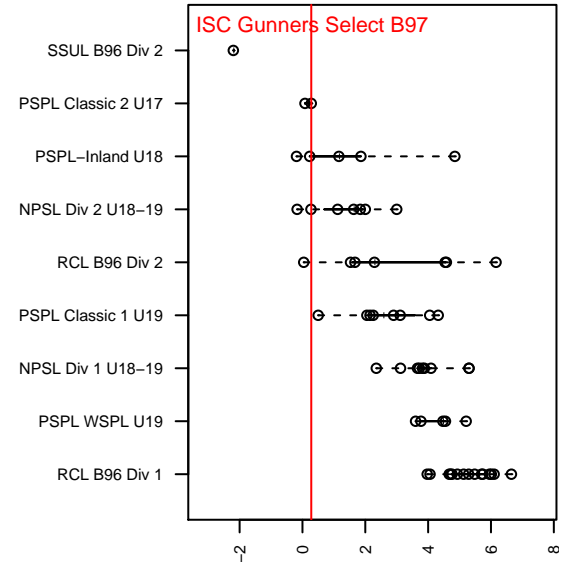

ISC Gunners Select B97

Issaquah SC
 Issaquah, WA
 B97 total strength=1278
 attack=5.66 defense=4.84
 fall league = PSPL Classic 2 U17
 notes= was Arsenal Red; Werbel
 2013-5

alt names used:
 ISSAQUAH ISC 97 GUNNERS SELECT (WER

Venues played:
 2015 Seattle United Cup BU17-19
 2015 REDAPT Cup Silver U19
 2015 PSPL Classic 2 U17
 2015 WA Cup HS Silver U18

ISC Gunners Select B97
 Dots are actual minus expected GF (blue circles) and GA (red triangles).
 Blue line is smoothed change in attack strength. Red is smoothed change in defense strength.

**attack and defense variance (black dot)
relative to other teams
and top 10 in region**

**attack and defense rating
relative to others at age
and all opponents in last 13 months**

Performance relative to 13 month average